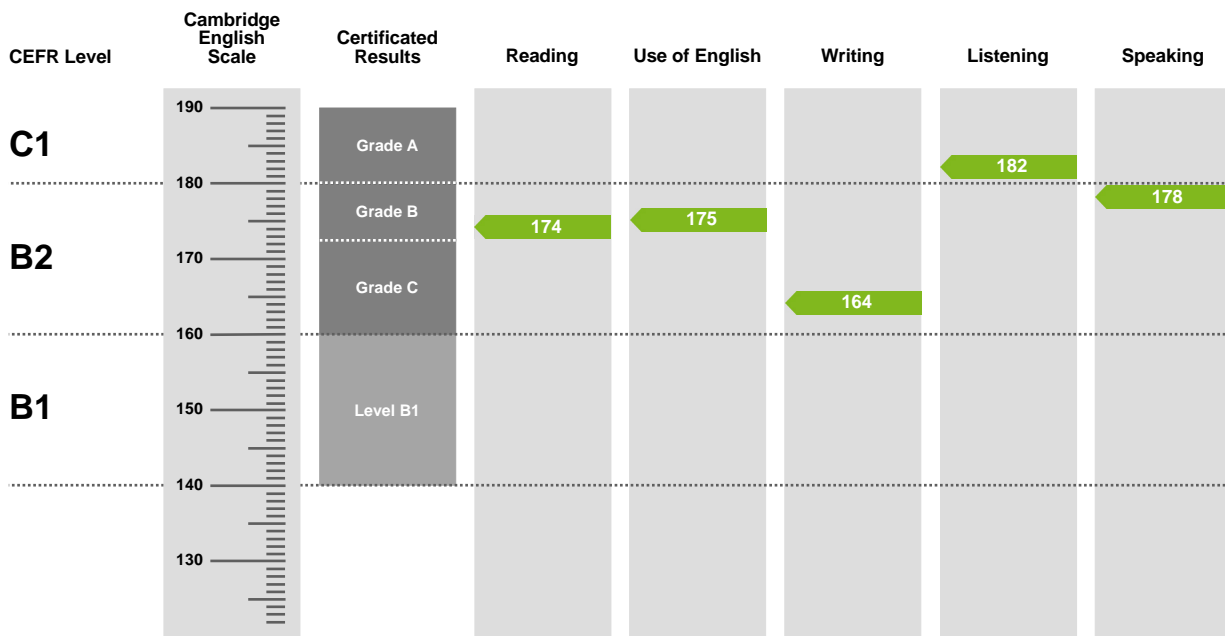

Result

Pass at Grade B

Overall Score

175

CEFR Level

B2

The First Certificate in English (FCE) is an examination targeted at Level B2 in the Council of Europe's Common European Framework of Reference.

Candidates achieving Grade A (between 180 and 190 on the Cambridge English Scale) receive the First Certificate in English stating that they have demonstrated ability at Level C1. Candidates achieving Grade B or Grade C (between 160 and 179 on the Cambridge English Scale) receive the First Certificate in English at Level B2.

Candidates whose performance is below Level B2, but falls within Level B1 (between 140 and 159 on the Cambridge English Scale), receive a Cambridge English certificate stating that they have demonstrated ability at Level B1.